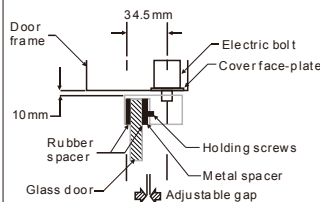

ELECTRIC BOLT BRACKET

U BRACETS

DU212

DIMENSION

DU212:
90mmLx51mmWx25mmD

General Feature

- ★ DIMENSIONS: 90mmLx51mmWx25mmD
- ★ Suitable for glass door / framed harder
- ★ Anodized Finish
- ★ Using socket set screws to suit
- ★ 9-15mm-thick glass door

APPLICATION

DU215

DIMENSION

DU215:
135mmLx55mmWx38.5mmD

General Feature

- ★ DIMENSIONS: 135mmLx55mmWx38.5mmD
- ★ Suitable for glass door / framed harder
- ★ Brushed Finish
- ★ Stainless Steel

APPLICATION

SURFACE MOUNTED U BRACKET

DU214

DIMENSION

DU214 for bolt body:
203mmLx59mmWx47mmD

DU214 for strike plate:
203mmLx59mmWx47mmD

General Feature

- ★ DIMENSIONS: 203mmLx59mmWx47mmD
- ★ Suitable for glass door
- ★ Anodized Finish
- ★ Using socket set screws to suit
- ★ 9-15mm-thick glass door

APPLICATION

DU216

DIMENSION

DU216 for bolt body:
203mmLx38mmWx47mmD

DU216 for strike plate:
203mmLx38mmWx47mmD

General Feature

- ★ DIMENSIONS: 135mmLx55mmWx38.5mmD
- ★ Suitable for glass door / framed harder
- ★ Brushed Finish
- ★ Stainless Steel