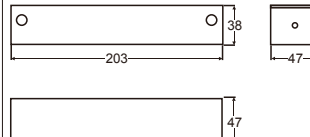

ELECTRIC BOLT BRACKET

U BRACETS

DU212

DIMENSION

DU212:
90mmLx51mmWx25mmD

General Feature

- ★ DIMENSIONS: 90mmLx51mmWx25mmD
- ★ Suitable for glass door / framed harder
- ★ Anodized Finish
- ★ Using socket set screws to suit
- ★ 9-15mm-thick glass door

APPLICATION

DU215

DIMENSION

DU215:
135mmLx55mmWx38.5mmD

General Feature

- ★ DIMENSIONS: 135mmLx55mmWx38.5mmD
- ★ Suitable for glass door / framed harder
- ★ Brushed Finish
- ★ Stainless Steel

APPLICATION

SURFACE MOUNTED U BRACKET

DU214

DIMENSION

DU214 for bolt body:
203mmLx59mmWx47mmD

DU214 for strike plate:
203mmLx59mmWx47mmD

General Feature

- ★ DIMENSIONS: 203mmLx59mmWx47mmD
- ★ Suitable for glass door
- ★ Anodized Finish
- ★ Using socket set screws to suit
- ★ 9-15mm-thick glass door

APPLICATION

DU216

DIMENSION

DU216 for bolt body:
203mmLx38mmWx47mmD

DU216 for strike plate:
203mmLx38mmWx47mmD

General Feature

- ★ DIMENSIONS: 135mmLx55mmWx38.5mmD
- ★ Suitable for glass door / framed harder
- ★ Brushed Finish
- ★ Stainless Steel