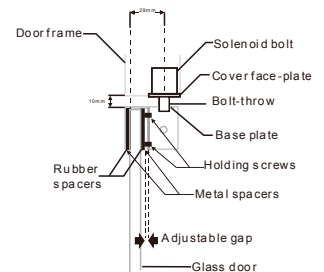

ELECTRIC BOLT BRACKET

U BRACETS

DU212

DIMENSION

DU212:
90mmLx51mmWx25mmD

General Feature

- ★ DIMENSIONS: 90mmLx51mmWx25mmD
- ★ Suitable for glass door / framed harder
- ★ Anodized Finish
- ★ Using socket set screws to suit
- ★ 9-15mm-thick glass door

APPLICATION

DU215

DIMENSION

DU215:
135mmLx55mmWx38.5mmD

General Feature

- ★ DIMENSIONS: 135mmLx55mmWx38.5mmD
- ★ Suitable for glass door / framed harder
- ★ Brushed Finish
- ★ Stainless Steel

APPLICATION

SURFACE MOUNTED U BRACKET

DU214

DIMENSION

DU214 for bolt body:
203mmLx59mmWx47mmD

DU214 for strike plate:
203mmLx59mmWx47mmD

General Feature

- ★ DIMENSIONS: 203mmLx59mmWx47mmD
- ★ Suitable for glass door
- ★ Anodized Finish
- ★ Using socket set screws to suit
- ★ 9-15mm-thick glass door

APPLICATION

DU216

DIMENSION

DU216 for bolt body:
203mmLx38mmWx47mmD

DU216 for strike plate:
203mmLx38mmWx47mmD

General Feature

- ★ DIMENSIONS: 135mmLx55mmWx38.5mmD
- ★ Suitable for glass door / framed harder
- ★ Brushed Finish
- ★ Stainless Steel