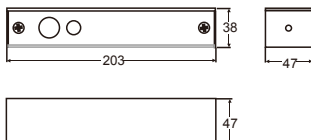

ELECTRIC BOLT BRACKET

U BRACETS

DU212

DIMENSION

DU212:
90mmLx51mmWx25mmD

General Feature

- ★ DIMENSIONS: 90mmLx51mmWx25mmD
- ★ Suitable for glass door / framed harder
- ★ Anodized Finish
- ★ Using socket set screws to suit
- ★ 9-15mm-thick glass door

APPLICATION

DU215

DIMENSION

DU215:
135mmLx55mmWx38.5mmD

General Feature

- ★ DIMENSIONS: 135mmLx55mmWx38.5mmD
- ★ Suitable for glass door / framed harder
- ★ Brushed Finish
- ★ Stainless Steel

APPLICATION

SURFACE MOUNTED U BRACKET

DU214

DIMENSION

DU214 for bolt body:
203mmLx59mmWx47mmD

DU214 for strike plate:
203mmLx59mmWx47mmD

General Feature

- ★ DIMENSIONS: 203mmLx59mmWx47mmD
- ★ Suitable for glass door
- ★ Anodized Finish
- ★ Using socket set screws to suit
- ★ 9-15mm-thick glass door

APPLICATION

DU216

DIMENSION

DU216 for bolt body:
203mmLx38mmWx47mmD

DU216 for strike plate:
203mmLx38mmWx47mmD

General Feature

- ★ DIMENSIONS: 135mmLx55mmWx38.5mmD
- ★ Suitable for glass door / framed harder
- ★ Brushed Finish
- ★ Stainless Steel