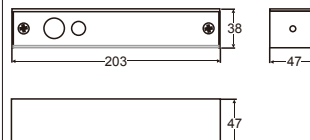

APPLICATION

DU215

DIMENSION

DU215:
135mmLx55mmWx38.5mmD

General Feature

- ★ DIMENSIONS: 135mmLx55mmWx38.5mmD
- ★ Suitable for glass door / framed harder
- ★ Brushed Finish
- ★ Stainless Steel

APPLICATION

SURFACE MOUNTED U BRACKET

DU214

DIMENSION

DU214 for bolt body:
203mmLx59mmWx47mmD

DU214 for strike plate:
203mmLx59mmWx47mmD

General Feature

- ★ DIMENSIONS: 203mmLx59mmWx47mmD
- ★ Suitable for glass door
- ★ Anodized Finish
- ★ Using socket set screws to suit
- ★ 9-15mm-thick glass door

APPLICATION

DU216

DIMENSION

DU216 for bolt body:
203mmLx38mmWx47mmD

DU216 for strike plate:
203mmLx38mmWx47mmD

General Feature

- ★ DIMENSIONS: 135mmLx55mmWx38.5mmD
- ★ Suitable for glass door / framed harder
- ★ Brushed Finish
- ★ Stainless Steel