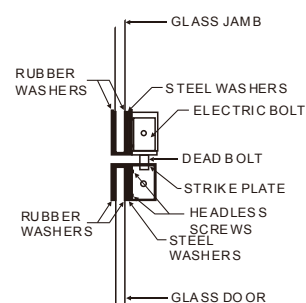

APPLICATION

DU215

DIMENSION

DU215:
135mmLx55mmWx38.5mmD

General Feature

- ★ DIMENSIONS: 135mmLx55mmWx38.5mmD
- ★ Suitable for glass door / framed harder
- ★ Brushed Finish
- ★ Stainless Steel

APPLICATION

SURFACE MOUNTED U BRACKET

DU214

DIMENSION

DU214 for bolt body:
203mmLx59mmWx47mmD

DU214 for strike plate:
203mmLx59mmWx47mmD

General Feature

- ★ DIMENSIONS: 203mmLx59mmWx47mmD
- ★ Suitable for glass door
- ★ Anodized Finish
- ★ Using socket set screws to suit
- ★ 9-15mm-thick glass door

APPLICATION

DU216

DIMENSION

DU216 for bolt body:
203mmLx38mmWx47mmD

DU216 for strike plate:
203mmLx38mmWx47mmD

General Feature

- ★ DIMENSIONS: 135mmLx55mmWx38.5mmD
- ★ Suitable for glass door / framed harder
- ★ Brushed Finish
- ★ Stainless Steel