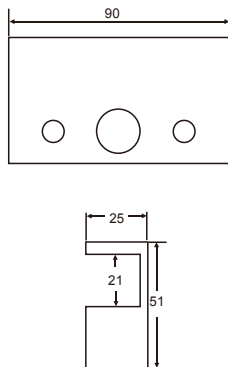

ELECTRIC BOLT BRACKET

U BRACETS

DU212

DIMENSION

DU212:
90mmLx51mmWx25mmD

General Feature

- ★ DIMENSIONS: 90mmLx51mmWx25mmD
- ★ Suitable for glass door / framed harder
- ★ Anodized Finish
- ★ Using socket set screws to suit
- ★ 9-15mm-thick glass door

APPLICATION

DU215

DIMENSION

DU215:
135mmLx55mmWx38.5mmD

General Feature

- ★ DIMENSIONS: 135mmLx55mmWx38.5mmD
- ★ Suitable for glass door / framed harder
- ★ Brushed Finish
- ★ Stainless Steel

APPLICATION

SURFACE MOUNTED U BRACKET

DU214

DIMENSION

DU214 for bolt body:
203mmLx59mmWx47mmD

DU214 for strike plate:
203mmLx59mmWx47mmD

General Feature

- ★ DIMENSIONS: 203mmLx59mmWx47mmD
- ★ Suitable for glass door
- ★ Anodized Finish
- ★ Using socket set screws to suit
- ★ 9-15mm-thick glass door

APPLICATION

DU216

DIMENSION

DU216 for bolt body:
203mmLx38mmWx47mmD

DU216 for strike plate:
203mmLx38mmWx47mmD

General Feature

- ★ DIMENSIONS: 135mmLx55mmWx38.5mmD
- ★ Suitable for glass door / framed harder
- ★ Brushed Finish
- ★ Stainless Steel