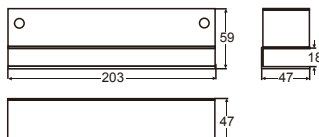

ELECTRIC BOLT BRACKET

U BRACETS

DU212

DIMENSION

DU212:
90mmLx51mmWx25mmD

General Feature

- ★ DIMENSIONS: 90mmLx51mmWx25mmD
- ★ Suitable for glass door / framed harder
- ★ Anodized Finish
- ★ Using socket set screws to suit
- ★ 9-15mm-thick glass door

APPLICATION

DU215

DIMENSION

DU215:
135mmLx55mmWx38.5mmD

General Feature

- ★ DIMENSIONS: 135mmLx55mmWx38.5mmD
- ★ Suitable for glass door / framed harder
- ★ Brushed Finish
- ★ Stainless Steel

APPLICATION

SURFACE MOUNTED U BRACKET

DU214

DIMENSION

DU214 for bolt body:
203mmLx59mmWx47mmD

DU214 for strike plate:
203mmLx59mmWx47mmD

General Feature

- ★ DIMENSIONS: 203mmLx59mmWx47mmD
- ★ Suitable for glass door
- ★ Anodized Finish
- ★ Using socket set screws to suit
- ★ 9-15mm-thick glass door

APPLICATION

DU216

DIMENSION

DU216 for bolt body:
203mmLx38mmWx47mmD

DU216 for strike plate:
203mmLx38mmWx47mmD

General Feature

- ★ DIMENSIONS: 135mmLx55mmWx38.5mmD
- ★ Suitable for glass door / framed harder
- ★ Brushed Finish
- ★ Stainless Steel