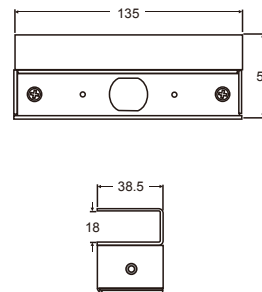

ELECTRIC BOLT BRACKET

U BRACETS

DU212

DIMENSION

DU212:
90mmLx51mmWx25mmD

General Feature

- ★ DIMENSIONS: 90mmLx51mmWx25mmD
- ★ Suitable for glass door / framed harder
- ★ Anodized Finish
- ★ Using socket set screws to suit
- ★ 9-15mm-thick glass door

APPLICATION

DU215

DIMENSION

DU215:
135mmLx55mmWx38.5mmD

General Feature

- ★ DIMENSIONS: 135mmLx55mmWx38.5mmD
- ★ Suitable for glass door / framed harder
- ★ Brushed Finish
- ★ Stainless Steel

APPLICATION

SURFACE MOUNTED U BRACKET

DU214

DIMENSION

DU214 for bolt body:
203mmLx59mmWx47mmD

DU214 for strike plate:
203mmLx59mmWx47mmD

General Feature

- ★ DIMENSIONS: 203mmLx59mmWx47mmD
- ★ Suitable for glass door
- ★ Anodized Finish
- ★ Using socket set screws to suit
- ★ 9-15mm-thick glass door

APPLICATION

DU216

DIMENSION

DU216 for bolt body:
203mmLx38mmWx47mmD

DU216 for strike plate:
203mmLx38mmWx47mmD

General Feature

- ★ DIMENSIONS: 135mmLx55mmWx38.5mmD
- ★ Suitable for glass door / framed harder
- ★ Brushed Finish
- ★ Stainless Steel